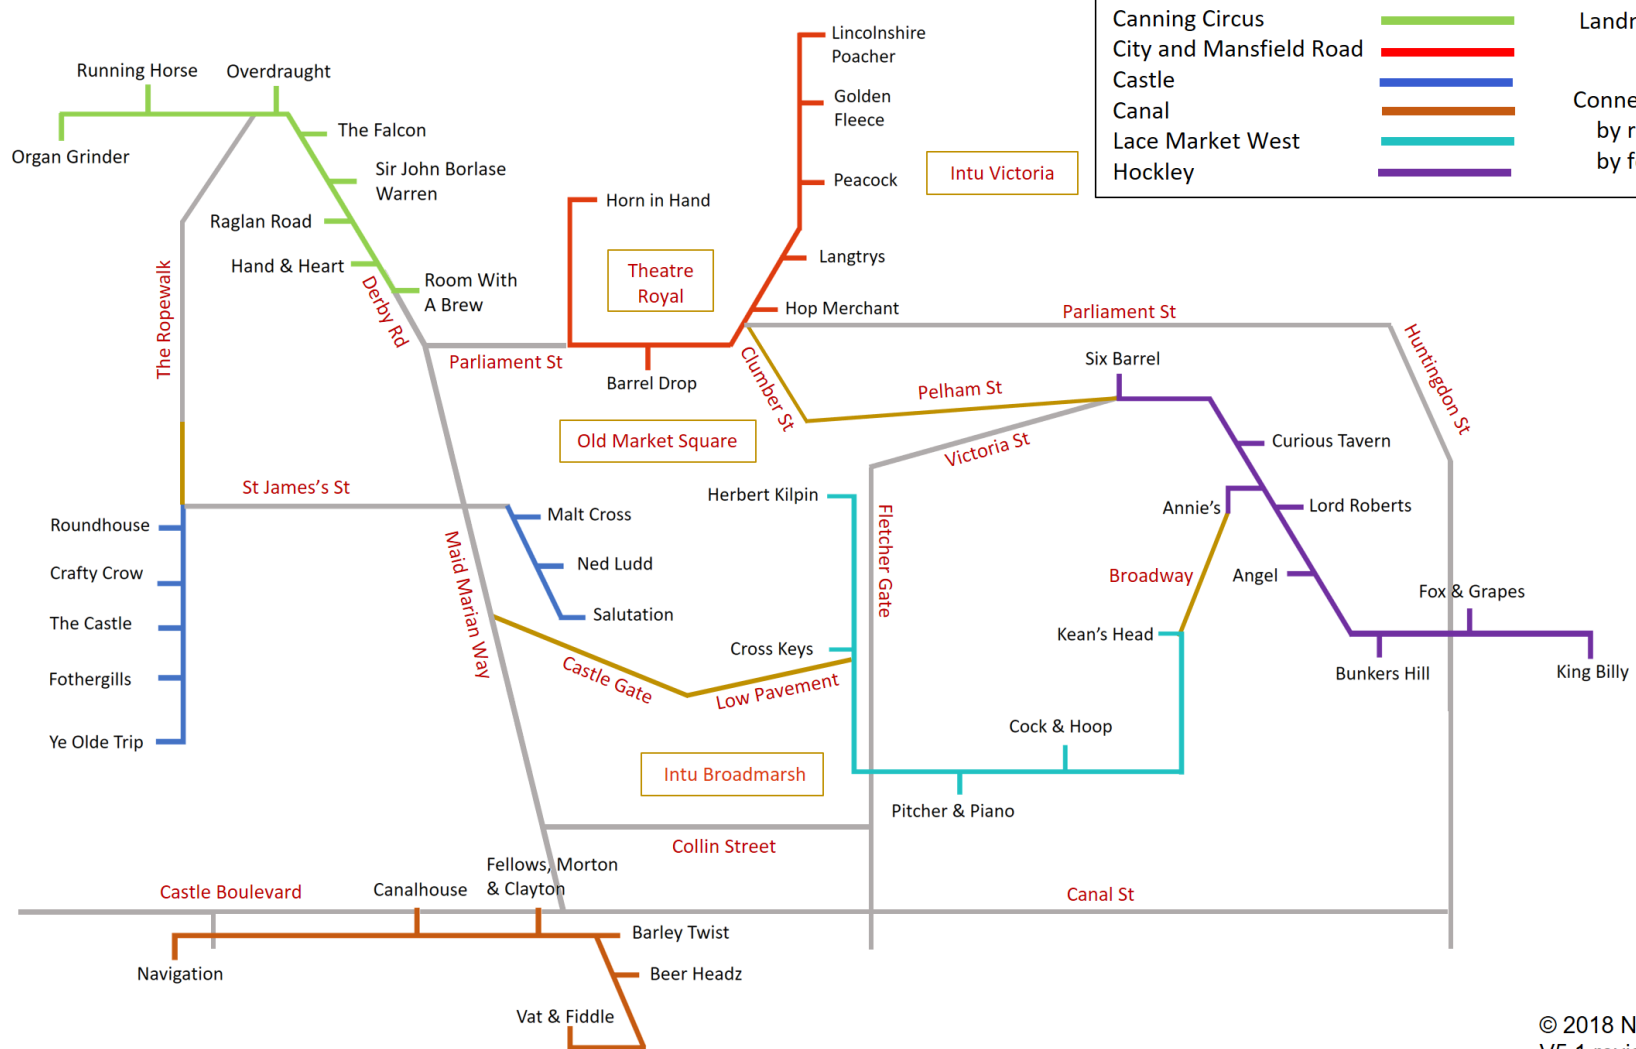

NOTTSNIGHT

City Overground Network

Key to routes

| | | | |
|-------------------------|--|------------------|--|
| Canning Circus | | Landmark | |
| City and Mansfield Road | | | |
| Castle | | | |
| Canal | | | |
| Lace Market West | | | |
| Hockley | | | |
| | | Connecting route | |
| | | by road | |
| | | by footpath | |